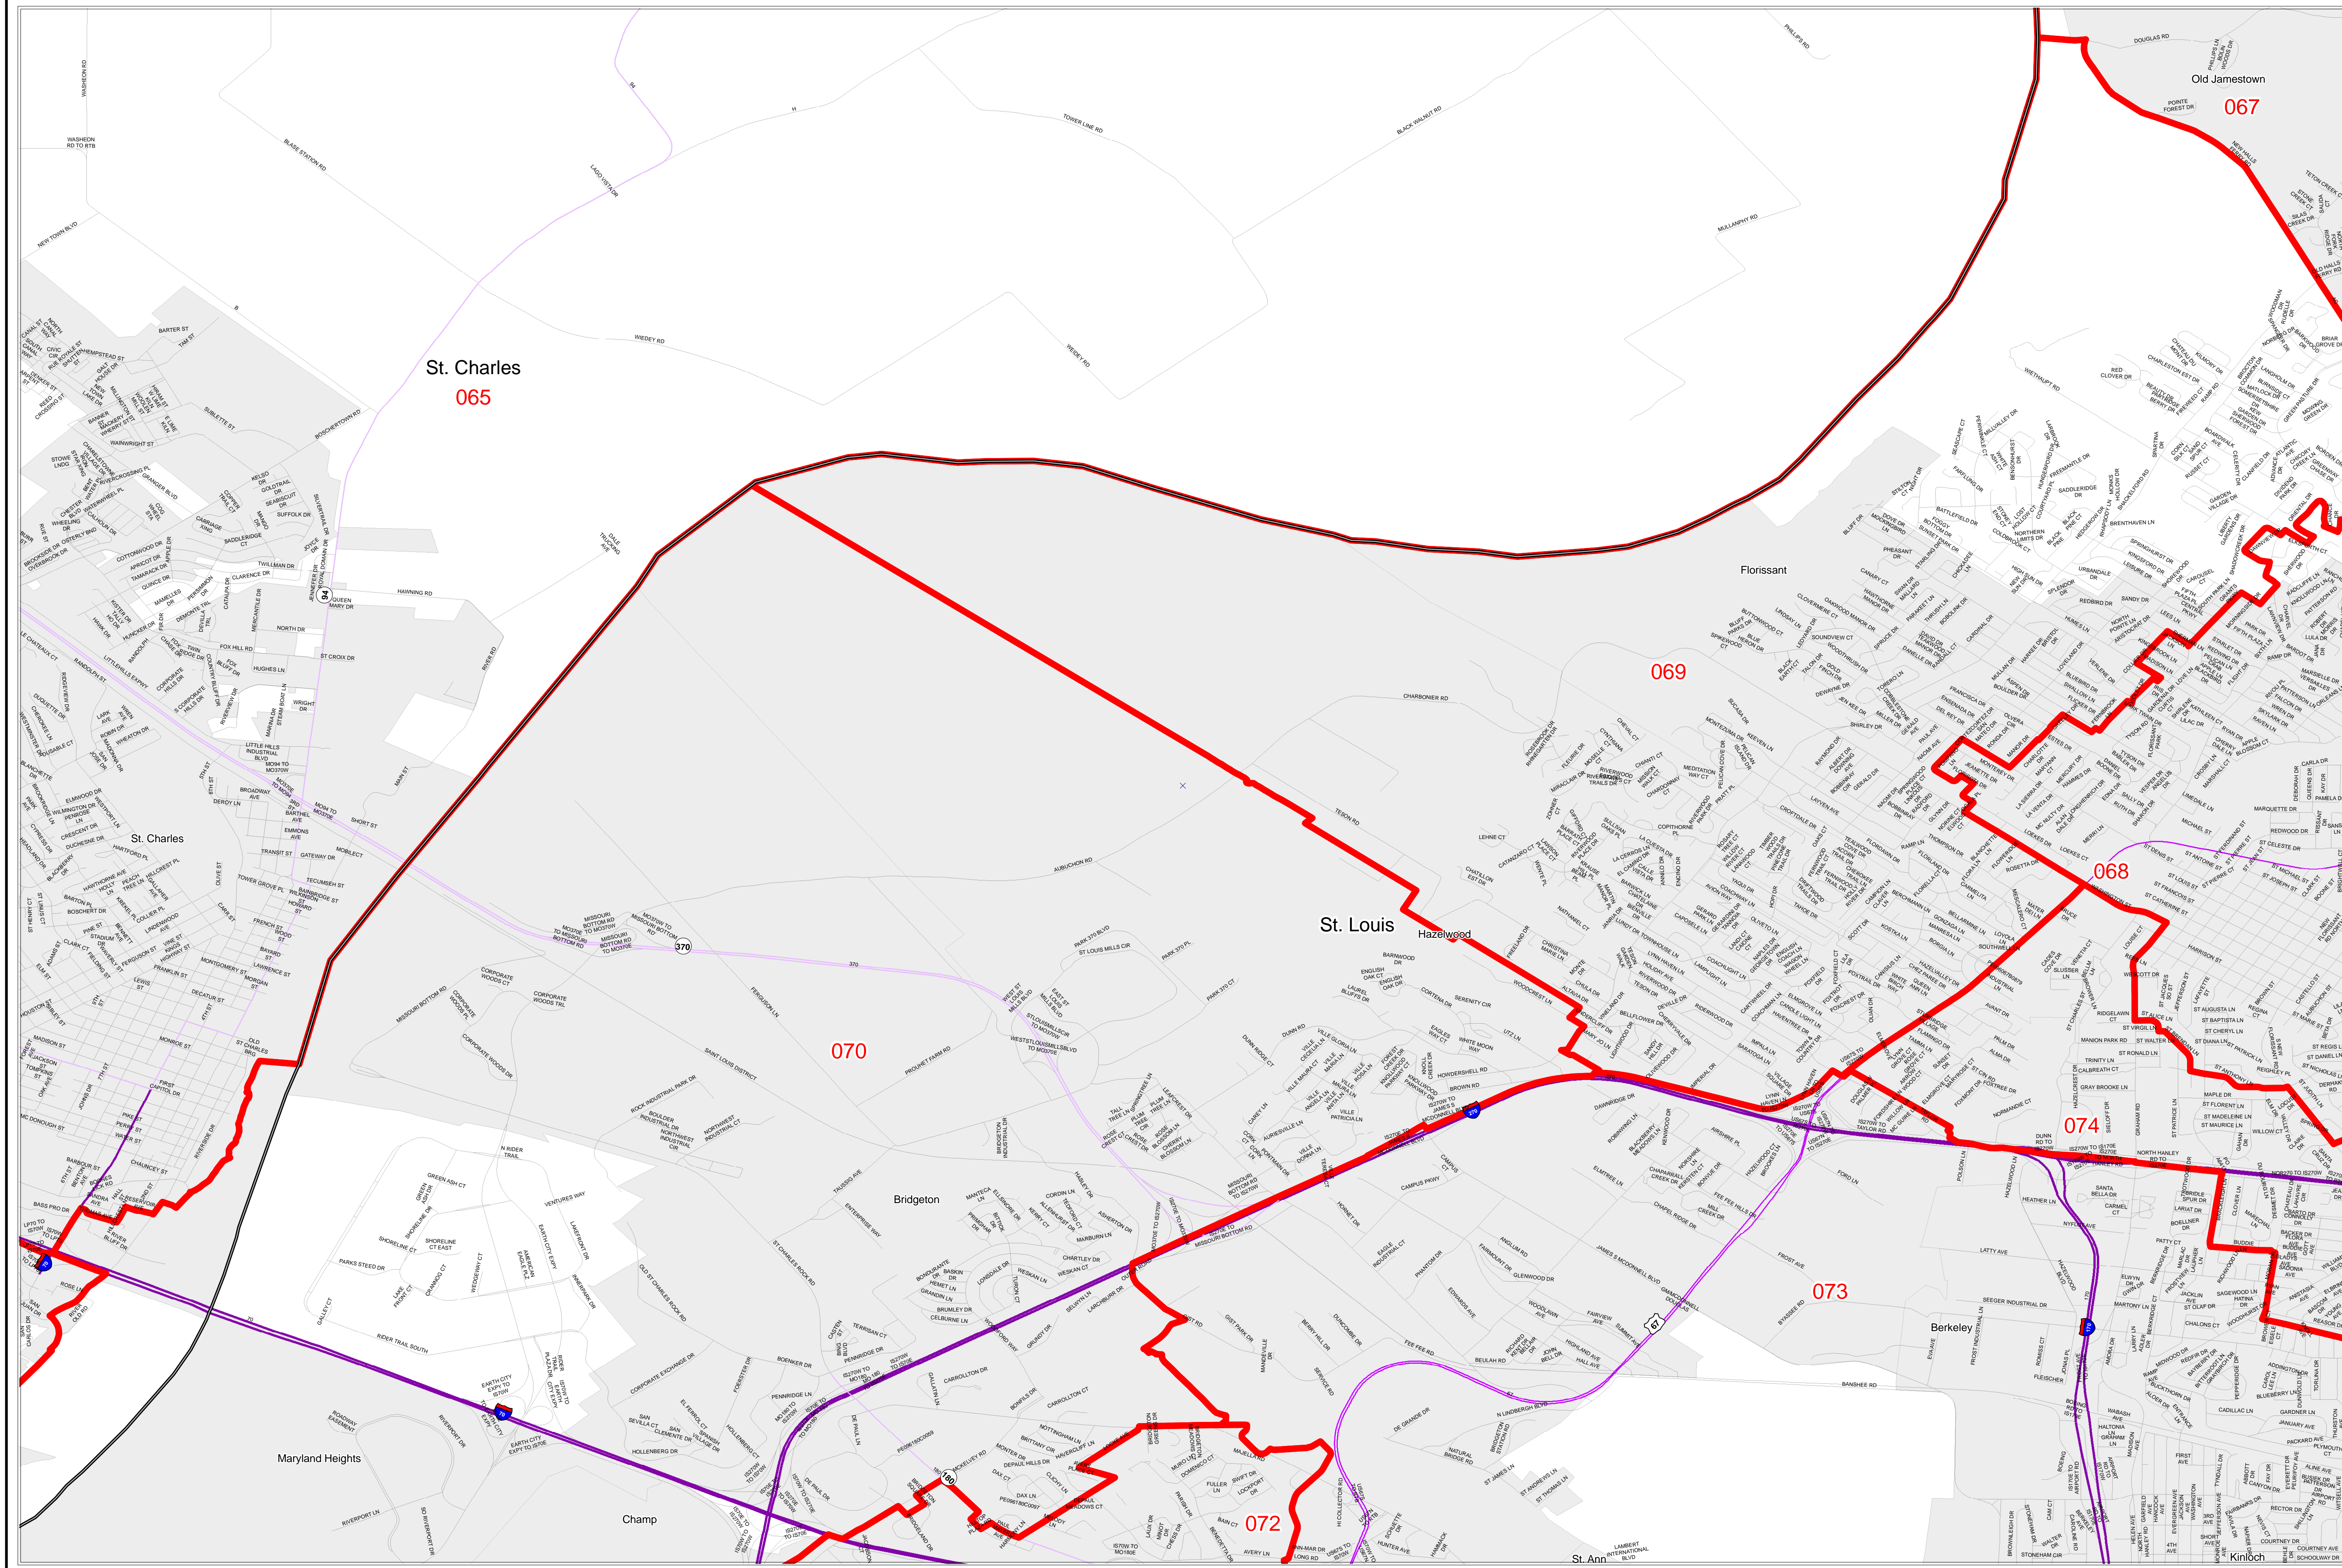

House Apportionment Plan 2011

Missouri Appellate Apportionment Commission

St. Charles County